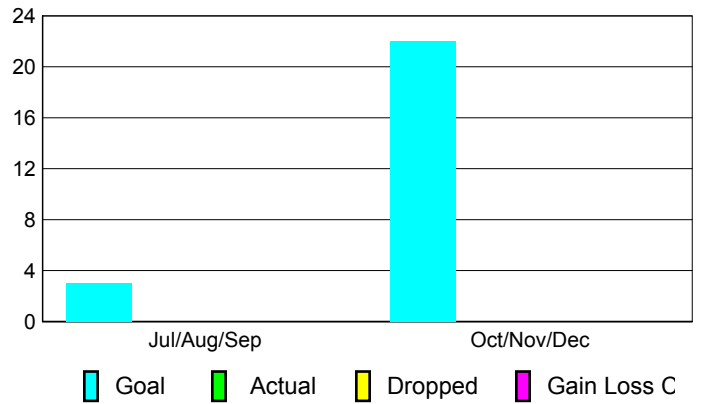

Membership Results 2010-2011

Goal, New, Dropped, Gain/Loss