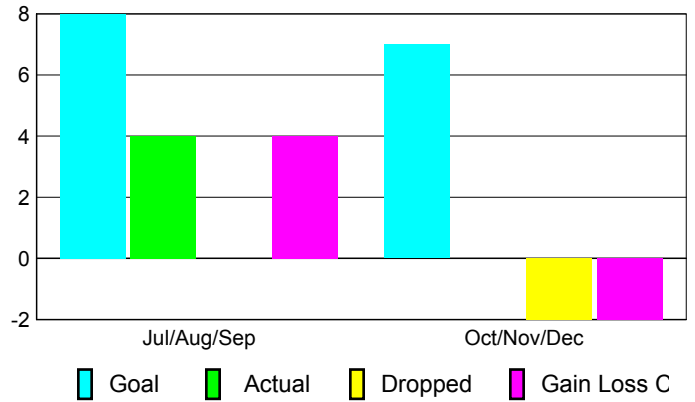

Membership Results 2010-2011

Goal, New, Dropped, Gain/Loss