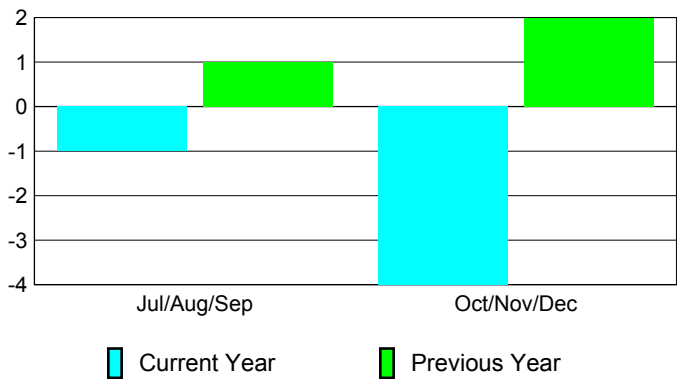

Comparison of Membership Gain/Loss

Current Year Compared to the Previous Year