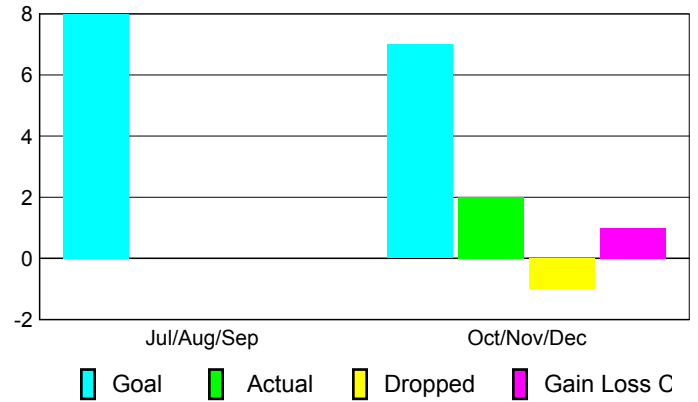

Membership Results 2010-2011

Goal, New, Dropped, Gain/Loss