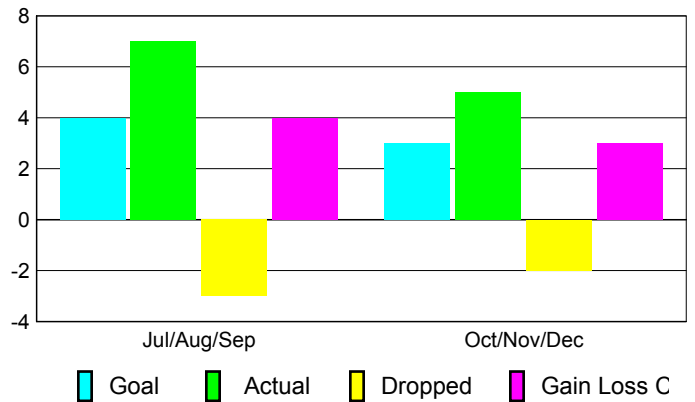

Membership Results 2010-2011

Goal, New, Dropped, Gain/Loss