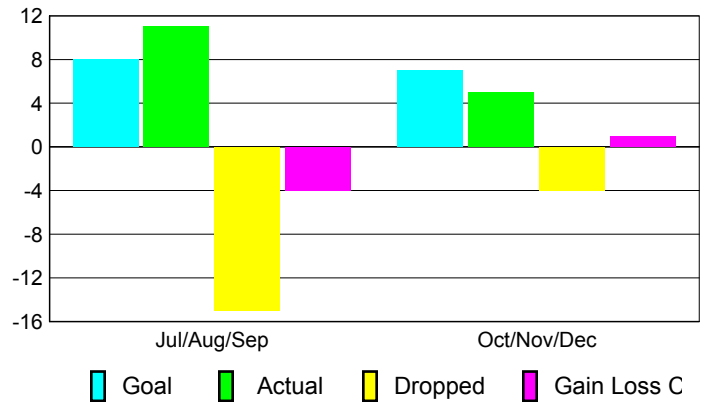

Membership Results 2010-2011

Goal, New, Dropped, Gain/Loss