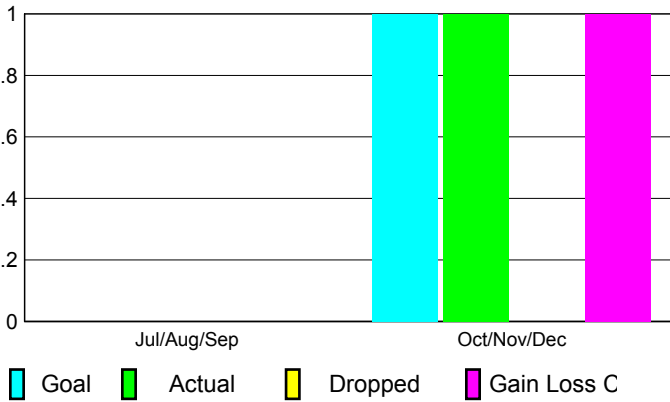

2010-2011 GMT Reports for District (or Undistricted) **District 403 B GABON**

GMT: **Norbert Bationo**

Location: **GABON REPUBLIC**

GMT CA: **6**

CLUBS

Club Results
2010-2011

Clubs
2009-2010

Month	New Club Goal	Actual New Clubs	Actual Dropped Clubs	Gain/Loss of Clubs	Gain/Loss of Clubs
Jul/Aug/Sep	0	0	0	0	0
Oct/Nov/Dec	1	1	0	1	0
Totals	1	1	0	1	0

Club Results 2010-2011

Goal, New, Dropped, Gain/Loss