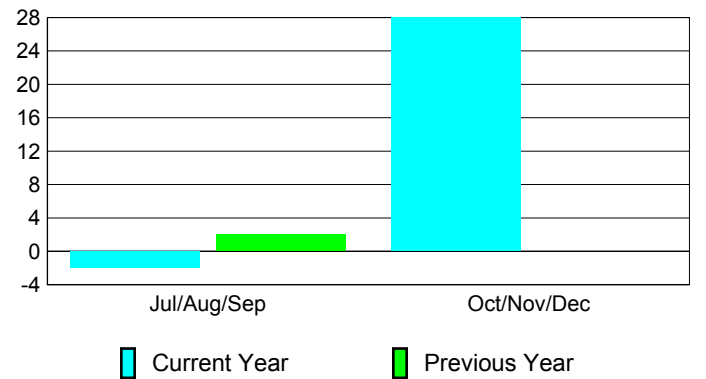

Comparison of Membership Gain/Loss

Current Year Compared to the Previous Year