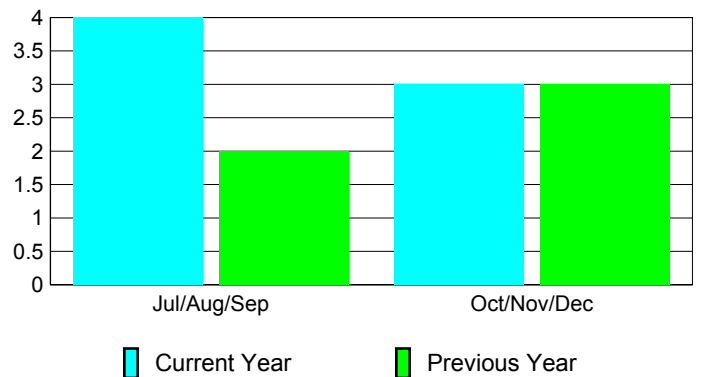

Comparison of Membership Gain/Loss

Current Year Compared to the Previous Year