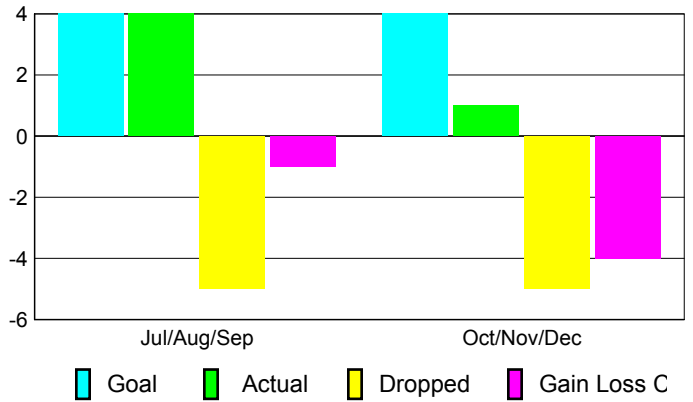

Membership Results 2010-2011

Goal, New, Dropped, Gain/Loss