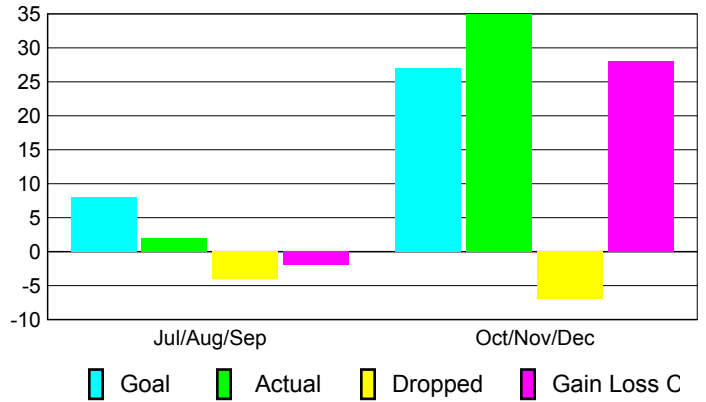

Membership Results 2010-2011

Goal, New, Dropped, Gain/Loss