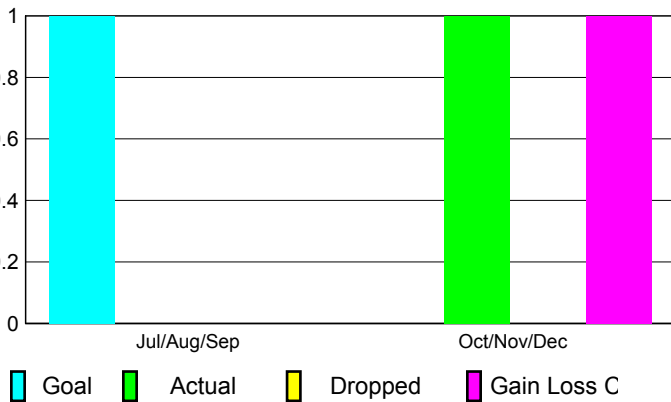

2010-2011 GMT Reports for District (or Undistricted) **District 403 B REP OF**

GMT: Norbert Bationo

Location: REP OF CAMEROON

GMT CA: 6

CLUBS

Club Results
2010-2011

Clubs
2009-2010

Month	New Club Goal	Actual New Clubs	Actual Dropped Clubs	Gain/Loss of Clubs	Gain/Loss of Clubs
Jul/Aug/Sep	1	0	0	0	0
Oct/Nov/Dec	0	1	0	1	0
Totals	1	1	0	1	0

Club Results 2010-2011

Goal, New, Dropped, Gain/Loss