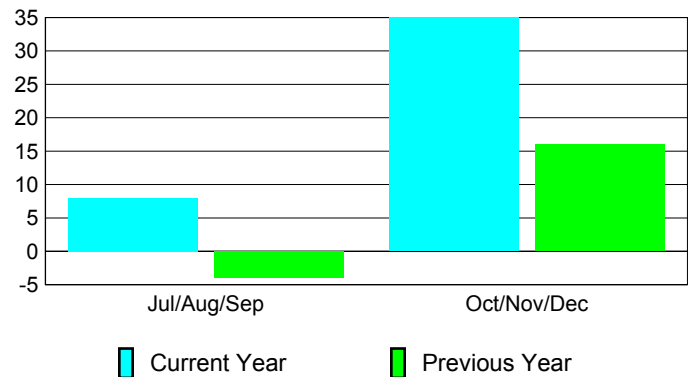

Comparison of Membership Gain/Loss

Current Year Compared to the Previous Year