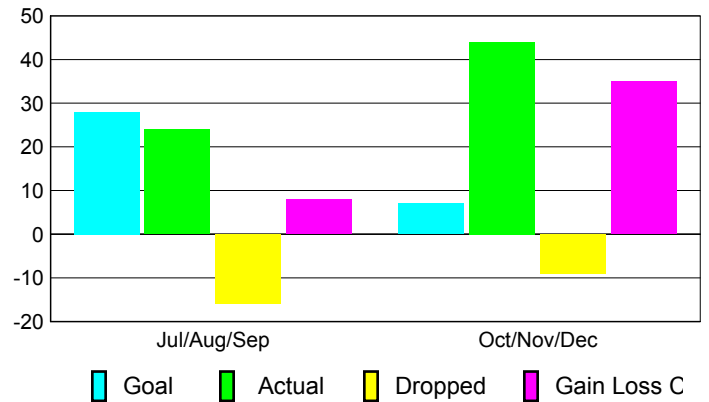

Membership Results 2010-2011

Goal, New, Dropped, Gain/Loss