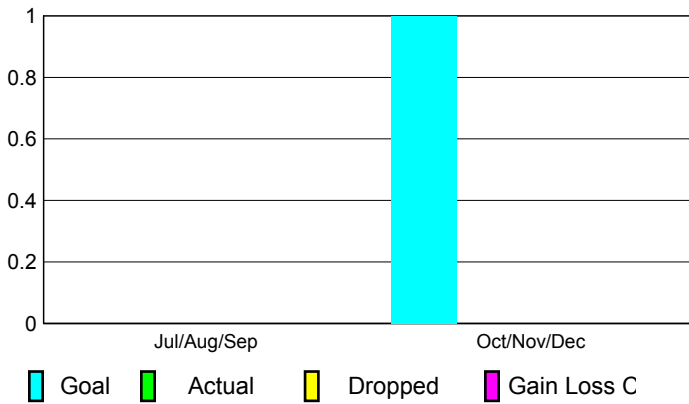

2010-2011 GMT Reports for District (or Undistricted) **District 403 B CENTRAL**

GMT: **Norbert Bationo**

Location: **CENTRAL AFRICAN REP**

GMT CA: **6**

CLUBS

**Club Results
2010-2011**

**Clubs
2009-2010**

Month	New Club Goal	Actual New Clubs	Actual Dropped Clubs	Gain/ Loss of Clubs	Gain/ Loss of Clubs
Jul/Aug/Sep	0	0	0	0	0
Oct/Nov/Dec	1	0	0	0	0
Totals	1	0	0	0	0

Club Results 2010-2011

Goal, New, Dropped, Gain/Loss