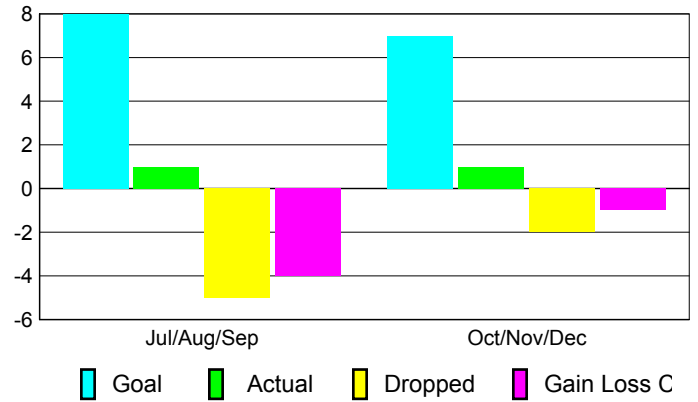

Membership Results 2010-2011

Goal, New, Dropped, Gain/Loss