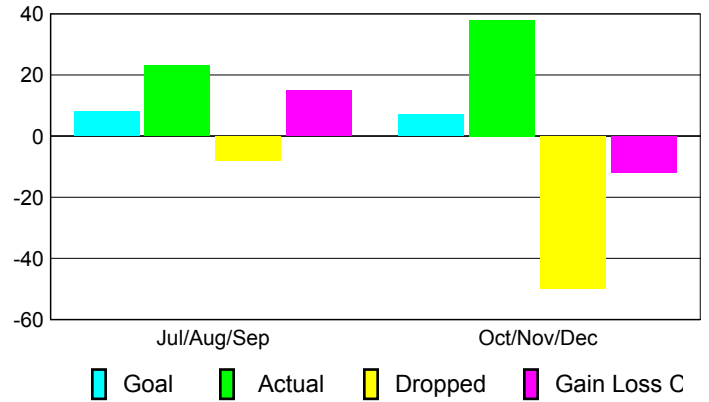

Membership Results 2010-2011

Goal, New, Dropped, Gain/Loss