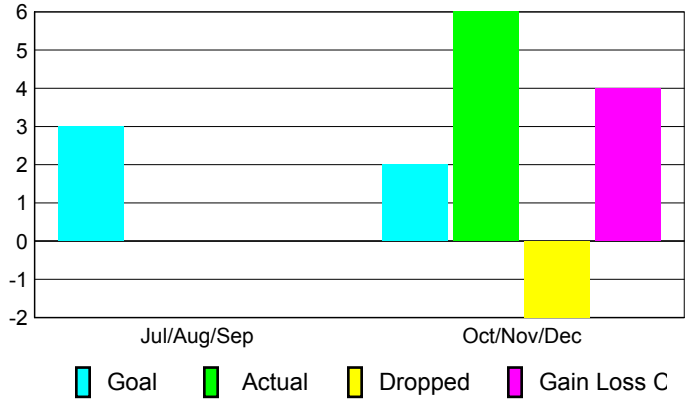

Membership Results 2010-2011

Goal, New, Dropped, Gain/Loss