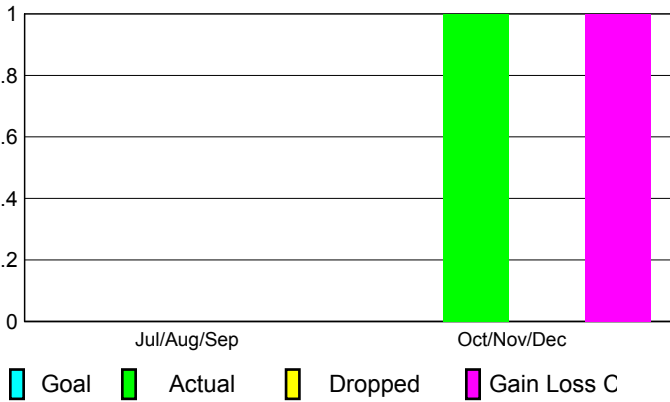

2010-2011 GMT Reports for District (or Undistricted) **District 403 B REPUBLIQUE**

GMT: **Norbert Bationo**

Location: **REPUBLIQUE DE MADAGASCAR**

GMT CA: **6**

CLUBS

Club Results
2010-2011

Clubs
2009-2010

Month	New Club Goal	Actual New Clubs	Actual Dropped Clubs	Gain/Loss of Clubs	Gain/Loss of Clubs
Jul/Aug/Sep	0	0	0	0	0
Oct/Nov/Dec	0	1	0	1	0
Totals	0	1	0	1	0

Club Results 2010-2011

Goal, New, Dropped, Gain/Loss