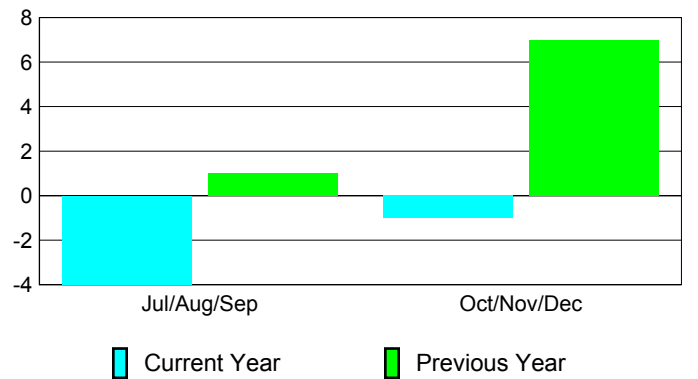

Comparison of Membership Gain/Loss

Current Year Compared to the Previous Year